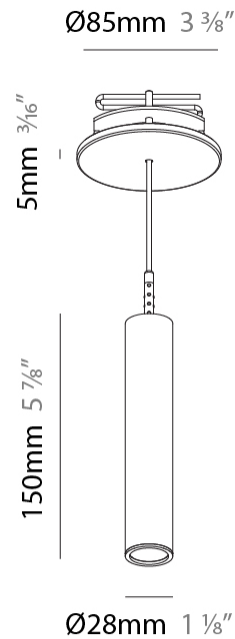

ELECTRICAL

Lamp Type: LED (Zhaga Standard)
Input Wattage (W): 6.6
Total Output Wattage (W): 6
Dimming: Tri-Mode (Non-Dimming and Phase Dimming (120Vac only) and 0-10V Dimming)
Driver Included: Yes
Driver Location: External
Driver Type: Constant Current - Universal
Driver Class: Class 2
Housing: ENCP3 w/Quick Connect
Input Voltage (V): 120 - 277
Constant Current (MA): 500

LED

Number of LEDs: 1
Color Temperature (°K): 2700 / 3000 / 4000
Max. Delivered Lumen (lm): 330 / 360 / 380
CRI: >90 CRI
Lamp Life (hrs): 50000
Upon Request: ***3500K available in minimum quantities (larger quantities upon request)

OPTICAL

Optic°: 24 / 32 / 58

RATINGS AND CERTIFICATIONS

Certified By: Certified for North American Standards

© 2026, T 1800-388-3382, F 416-247-9319, www.zaneen.com

Available for International specifications by adding 'INT' at the end of the existing Model #. For assistance on 'custom' specifications, contact zteam@zaneen.com. In a constant effort to supply the best product, we reserve the right to change specifications or materials without notice. The most recent specification sheets are found at zaneen.com